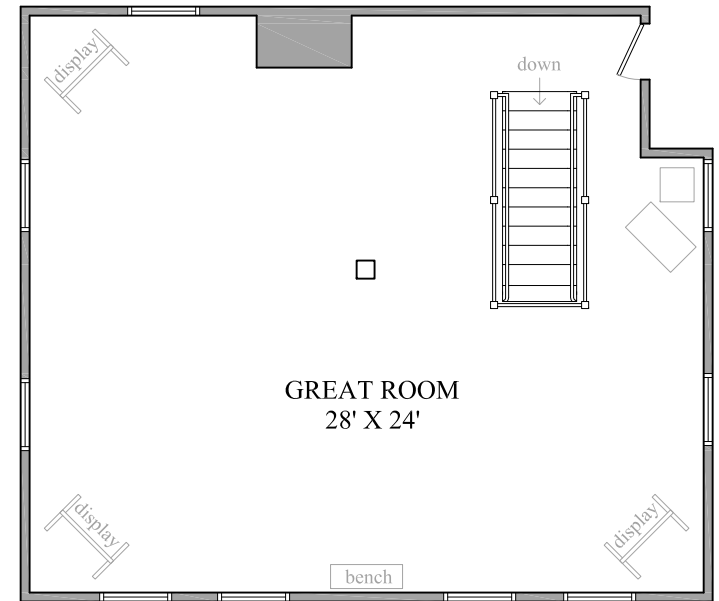

**LOWER LEVEL
KITCHEN**
14'-7" x 19'-6"

FIRST FLOOR

folding furniture

SECOND FLOOR

WARREN TAVERN
2S540 SECOND STREET
WARRENVILLE, IL 60555

WARREN TAVERN PRESERVATIONISTS
(630) 393-6026
INFO@WARRENTAVERN.ORG