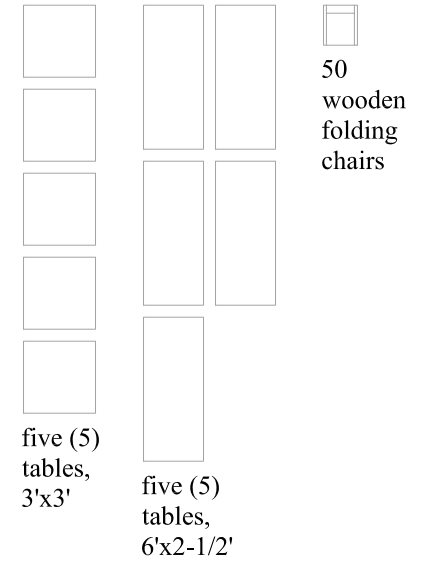

**LOWER LEVEL
KITCHEN**
14'-7" x 19'-6"

FIRST FLOOR

folding furniture

SECOND FLOOR

WARREN TAVERN
2S540 SECOND STREET
WARRENVILLE, IL 60555

WARREN TAVERN PRESERVATIONISTS
(630) 393-6026
INFO@WARRENTAVERN.ORG