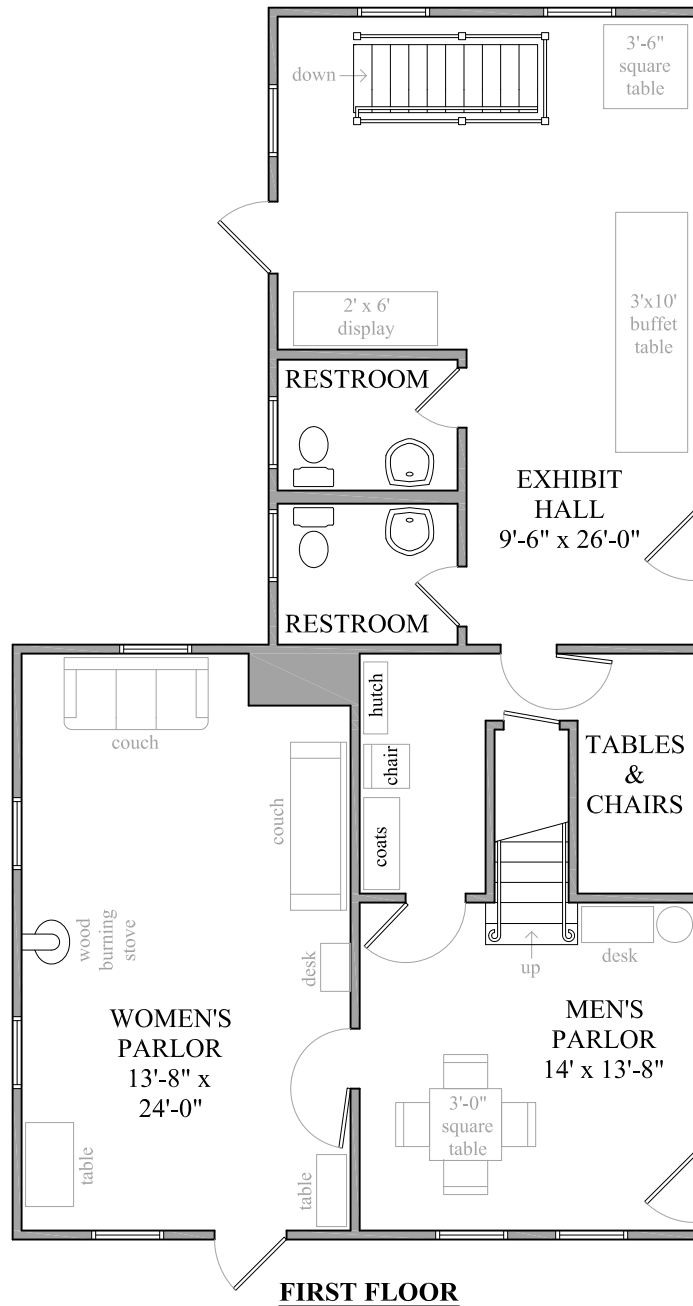

**LOWER LEVEL
KITCHEN**
14'-7" x 19'-6"

FIRST FLOOR

folding furniture

SECOND FLOOR

WARREN TAVERN
2S540 SECOND STREET
WARRENVILLE, IL 60555

WARREN TAVERN PRESERVATIONISTS
(630) 393-6026
INFO@WARRENTAVERN.ORG